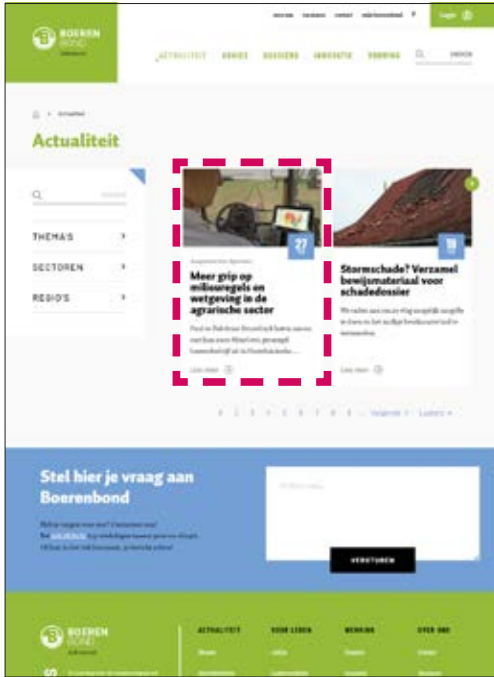

Ad rates 2024 Online

Website

www.boerenbond.be/actualiteit

Sponsored article

Sponsored Article

Price

Maximum 4 sponsored articles per calendar weeks

Sponsored article: